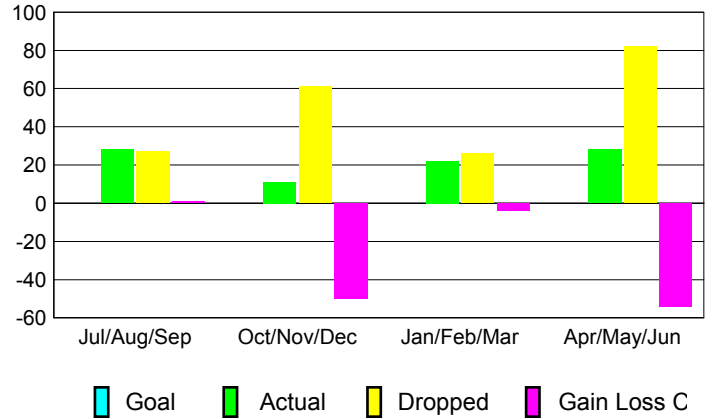

Membership Results 2012-2013
Goal, New, Dropped, Gain/Loss