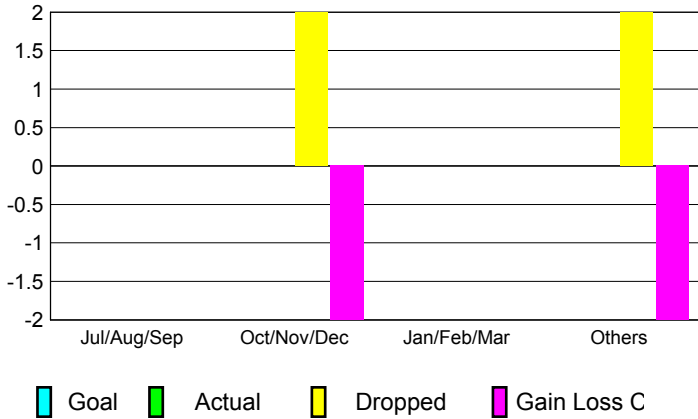

GMT: **MICHAEL BUTLER**

Location: **OKLAHOMA**

GMT CA: **1**

**CLUBS**

Month	New Club Goal	Actual New Clubs	Actual Dropped Clubs	Gain/Loss of Clubs
<b>2012-2013</b>				
Jul/Aug/Sep	0	0	0	0
Oct/Nov/Dec	0	0	2	-2
Jan/Feb/Mar	0	0	0	0
Apr/May/June	0	0	2	-2
<b>Totals</b>	<b>0</b>	<b>0</b>	<b>4</b>	<b>-4</b>

**Club Results 2012-2013**  
Goal, New, Dropped, Gain/Loss

**MEMBERSHIP**

Month	Net Memb Goal	Actual New Memb	Actual Dropped Memb	Gain/Loss of Memb
<b>2012-2013</b>				
Jul/Aug/Sep	0	28	27	1
Oct/Nov/Dec	0	11	61	-50
Jan/Feb/Mar	0	22	26	-4
Apr/May/June	0	28	82	-54
<b>Totals</b>	<b>0</b>	<b>89</b>	<b>196</b>	<b>-107</b>